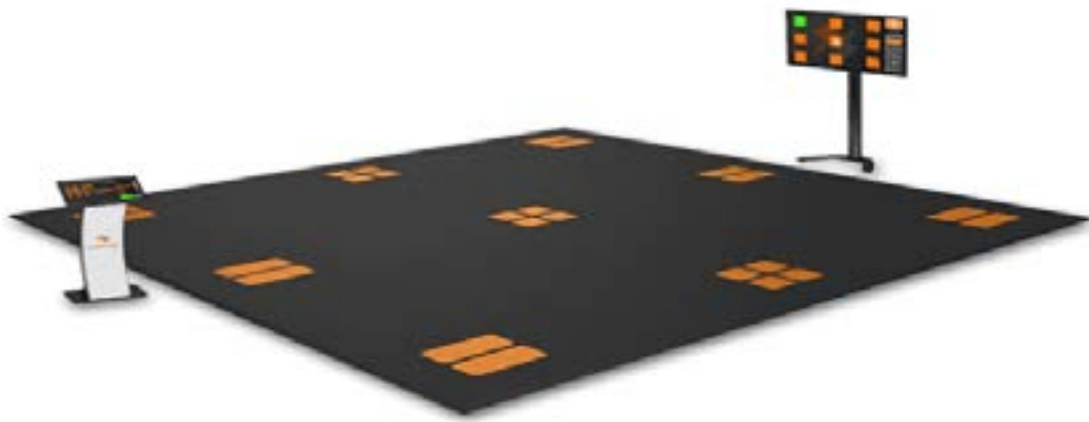

Xelerate x630

TECHNICAL DATA

Site	21.03 ft x 21.03 ft Total training area: 131 ft ² Sensor distance: 8 ft Deceleration zone: 1 ft
Sensor Fields	24 (6x2 and 3x4)
Sampling Rate	500Hz per sensor
Access Control	RFID: MIFARE Classic / Legic (Integration of existing cards and wrist bands possible)
Display	65" TV with post or Full HD Beamer
Controller	RFID: MIFARE Classic / Legic (Integration of existing cards and wrist bands possible)
Control software	xControl - Program control - Access control - Basic client management
Client management	xManager (optional) - Client database & management - Class management - Database for results & ranking
Color Options:	Grey